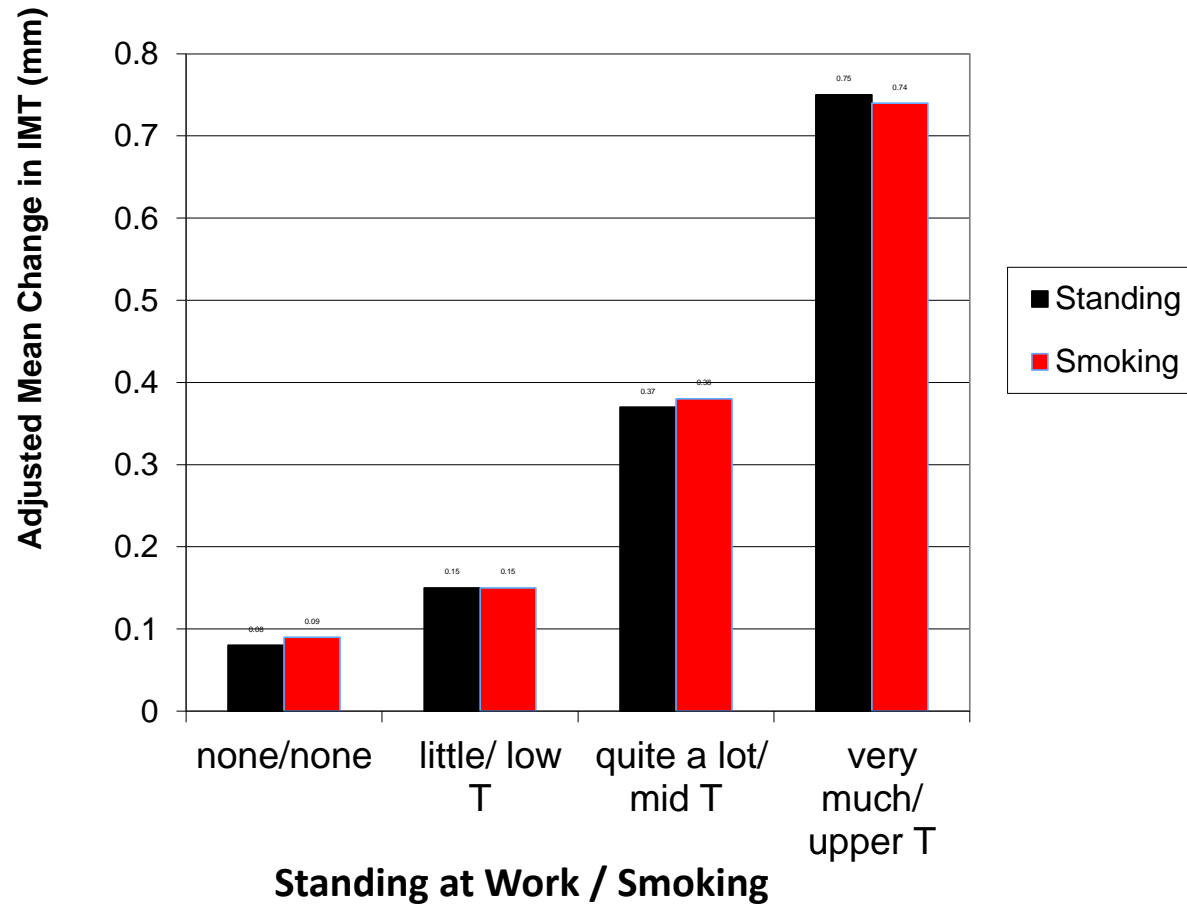

Standing compared to Smoking