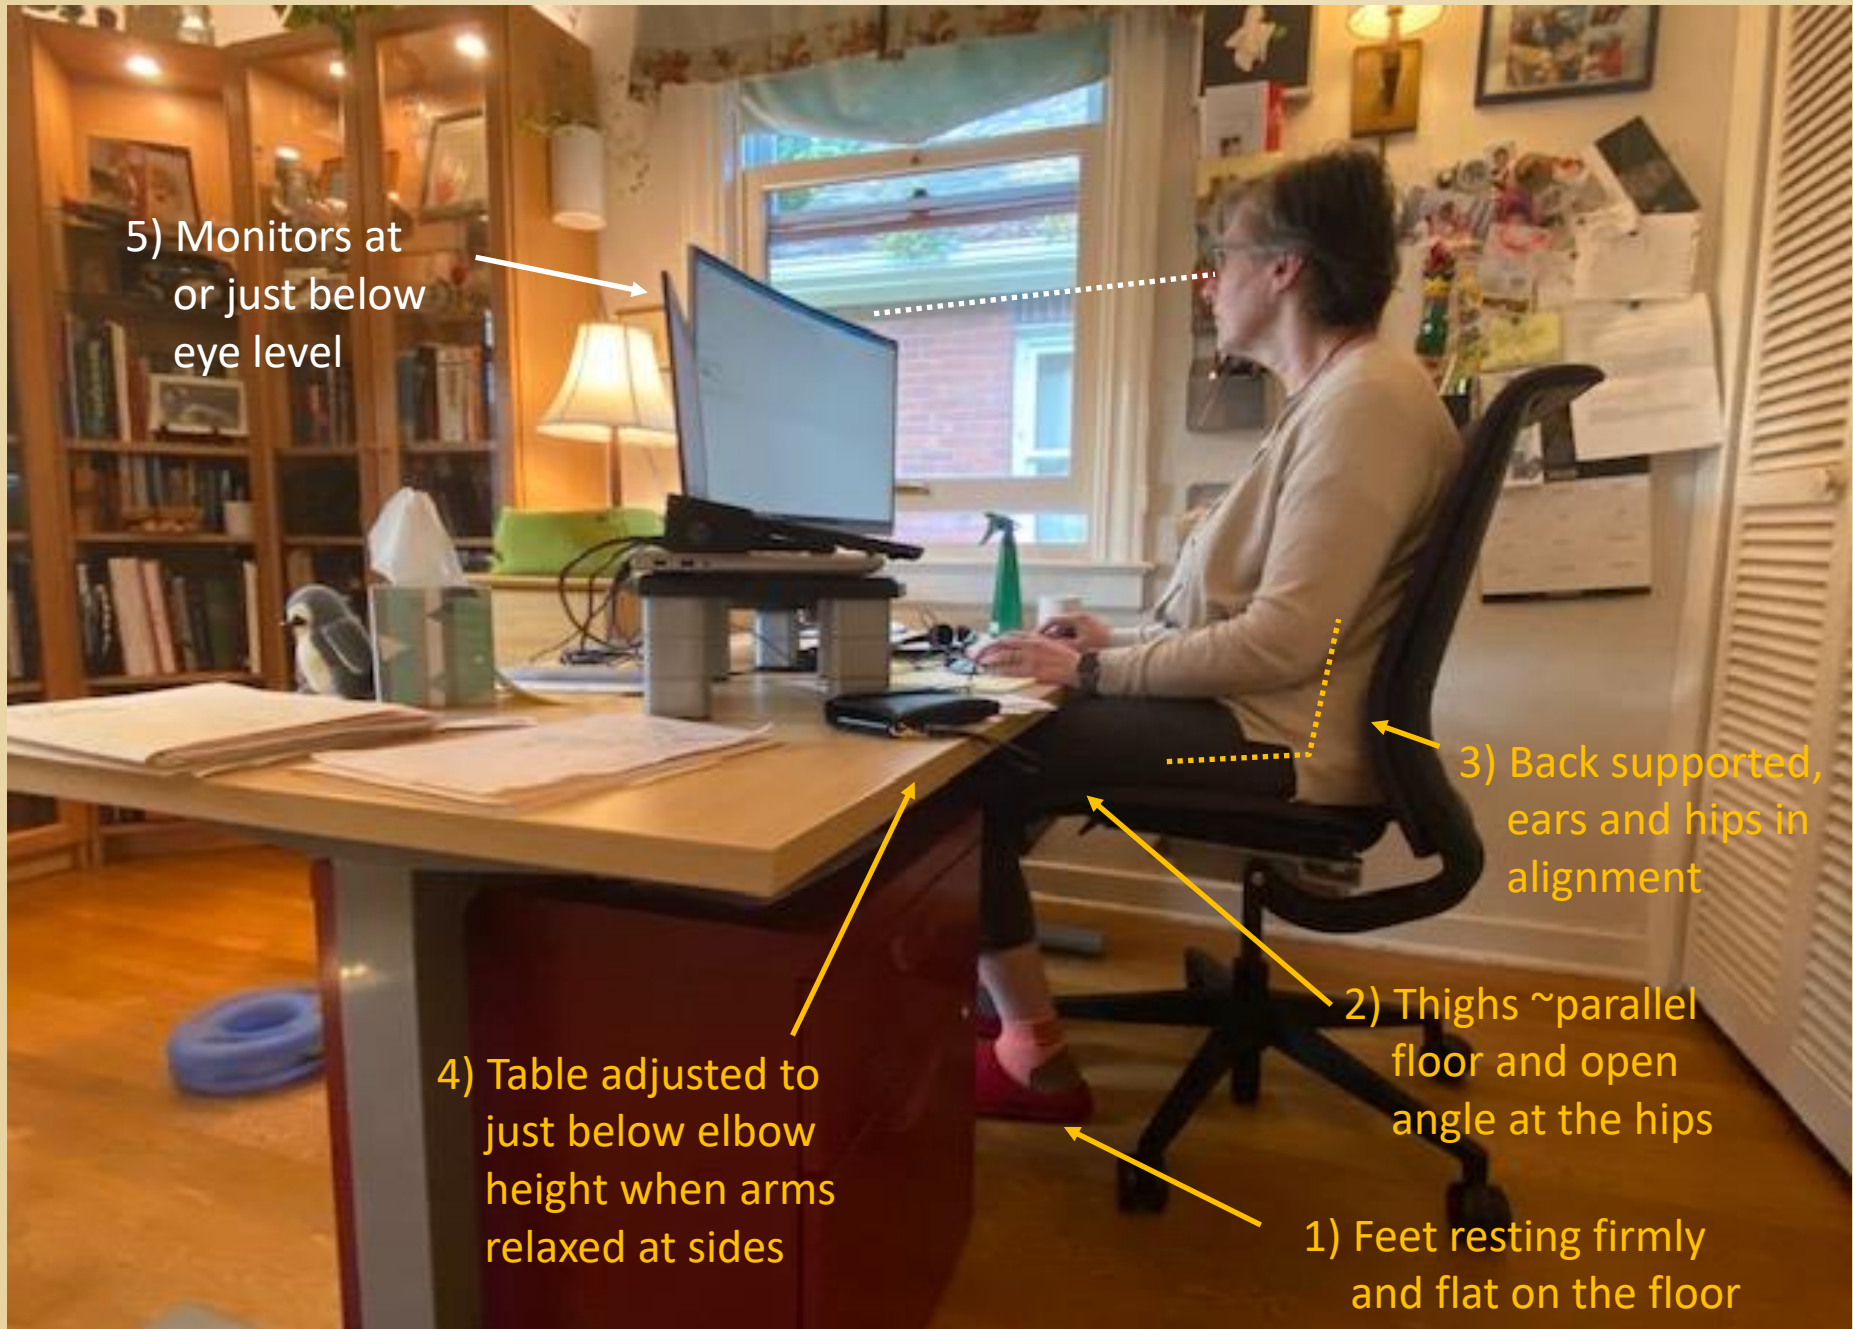

Course Outline

> **How to set up your workstation**

- **Desk, chair, keyboard and monitor height and set-up**
- **Keyboards and pointing devices and how to select and position for optimal work**
- **Monitor Placement**
- **Sit stand workstations**

Work Station Set up

- > **If your workstation is height adjustable, adjust your chair first to optimize sitting posture**
- > **If your workstation is not adjustable, you have to adjust your chair to meet your workstation**
 - **Foot rests so feet can rest flat on the floor**
 - **Keyboard drawer to lower the height of your worksurface**
- > **Adjust your keyboard, pointing device and monitors**

Adjustable Workstation

5) Monitors at or just below eye level

4) Table adjusted to just below elbow height when arms relaxed at sides

1) Feet resting firmly and flat on the floor

2) Thighs ~parallel floor and open angle at the hips