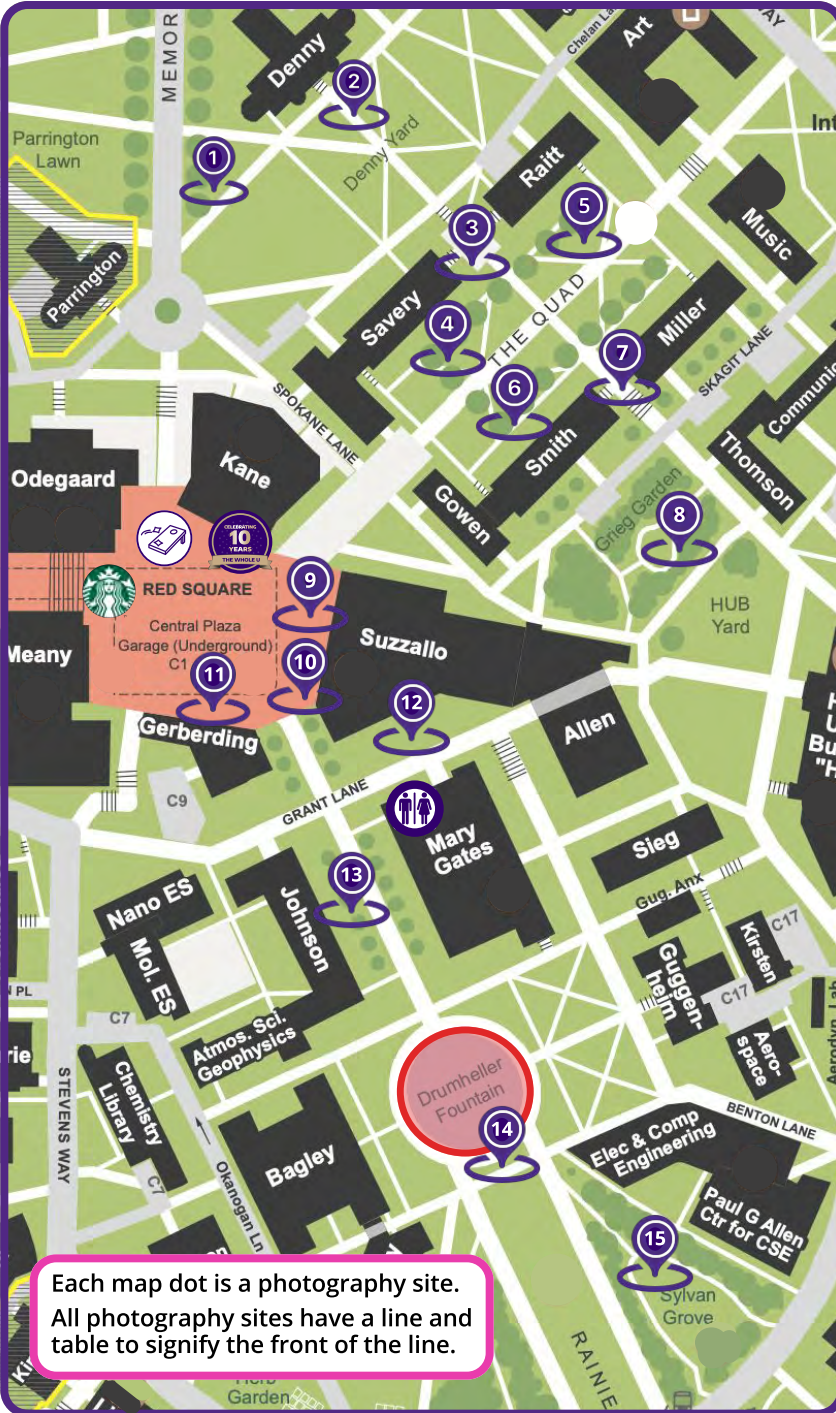

## SUNDAY MAP

THE WHOLE U  
UNIVERSITY OF WASHINGTON

### MAP KEY

Red Square: Starbucks, The Whole U table

Mary Gates Hall: Restrooms

Red Square: Cornhole, Connect 4, Jiant Jenga, Ladder Golf, Tic Tac Toe

Each map dot is a photography site. All photography sites have a line and table to signify the front of the line.

#### ① Memorial Way

📷 Shyllynn Dewey

#### ⑫ Grant Lane

📷 Leah Browning